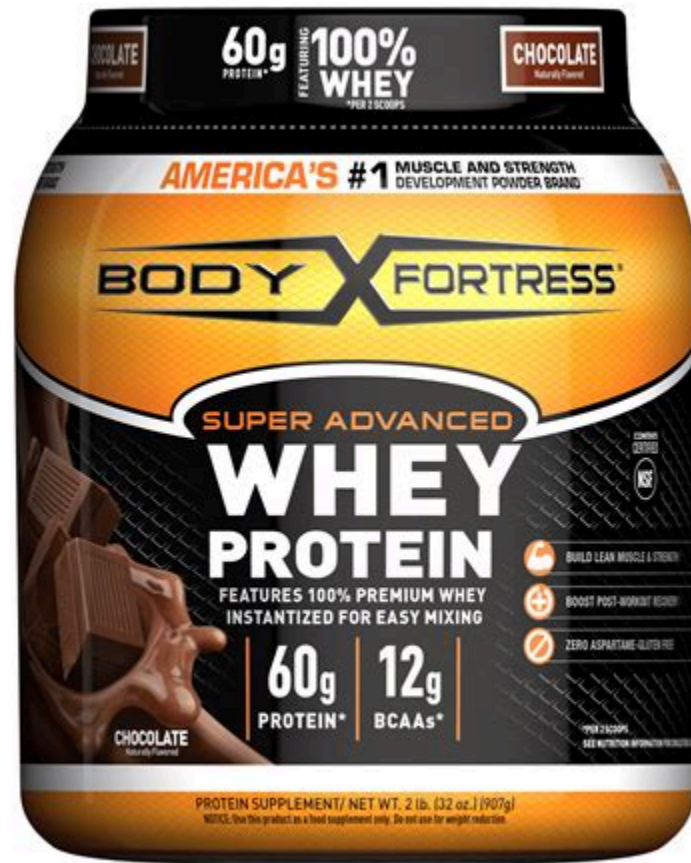

**PDF 5LB. 5 NEW PACKAGING, SAME GREAT PRODUCT NEW PACKAGING .
- Body Fortress**

Body Fortress Super Advanced Whey Protein Powder, Vanilla, Immune Support (1), Vitamins C & D Plus Zinc, 1.74 lbs Vanilla 1.8 Pound Options: 2 flavors 4.5 out of 5 stars 4,586 10K+ bought in past month \$22.98 \$22.98 (\$0.82 \$0.82/Ounce) \$21.83 with Subscribe & Save discount FREE delivery Tue, Dec 19 on \$35 of items shipped by Amazon

Amazon: Body Fortress Whey Protein Powder

Let us help you crush your goals and build your fortress with our latest news, workouts & tips. Learn More Nutrition & Fitness. Meal Plans; Training Programs; Shake Recipes; Frequently Asked Questions; Our Best Sellers. Super Advanced Whey Protein Vanilla . Super Advanced Isolate Protein Chocolate . Team Body Fortress Sponsored Athlete. .

Body Fortress Whey Protein Powder, 60g Protein and 12g BCAA's (per 2 .

Whey Protein Isolate), Maltodextrin, Natural and Artificial Flavors, Sunflower Lecithin, Salt, Cellulose Gum, Acesulfame Potassium, Sucralose. Directions: For adults, add one (1) scoop to 6-8 ounces or two (2) scoops to 14-16 ounces of your favorite beverage. Consume within 10 minutes after mixing. Take this product with an adequate daily fluid .

Body Fortress Whey Protein Powder, Chocolate Flavored, Gluten Free, 60 .

Product details Take your post workout recovery to another level with Body Fortress Super Advanced Whey Protein Powder. This Vanilla flavored, 100% premium whey is enhanced with creatine and other critical amino acids to help you get back everything you put into your workout.