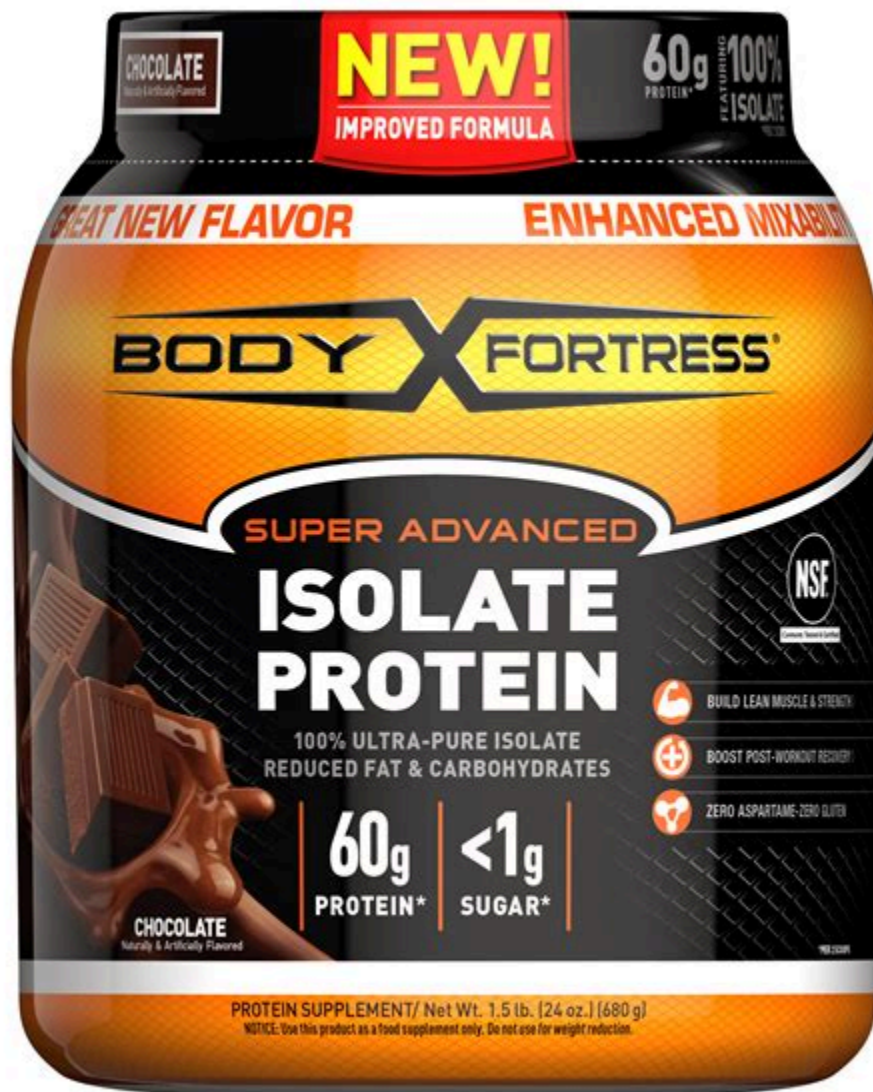

Home - Body Fortress

Key Benefits: Contains 30 grams of protein delivering 6 grams of BCAAs per one scoop to boost post workout recovery and build lean muscle and strength (1) Proprietary blend of fast, medium, and slow acting proteins that work together to deliver a sustained-release of amino acids (1)

Body Fortress Whey Protein Powder 5 lb, Banana Creme

At a glance, the Body Fortress Super Advanced Whey checks all the main boxes required of a reliable protein supplement. It contains a decent amount of protein, calories, and a small amount of .

Amazon: Body Fortress Whey Protein Vanilla 5 Lb

Frequently bought together, Body Fortress Whey Isolate Protein Powder, 30g Protein, Vanilla, 1.5 lbs. Best seller, Bucked Up Woke AF Pre-Workout Powder, Increased Energy, Miami, 333mg Caffeine, 20 Servings, \$34.88, rated 4.6 of out 5 stars from 111 reviews

Super Advanced Isolate Protein Chocolate - Body Fortress

: 1-48 of 122 results for "body fortress whey protein vanilla 5 lb" Results Check each product page for other buying options. Overall Pick Body Fortress Super Advanced Whey Protein Powder, Vanilla, Immune Support (1), Vitamins C & D Plus Zinc, 1. 74 lbs Vanilla 1. 78 Pound (Pack of 1) 7,159 10K+ bought in past month \$2298 (\$0. 82/Ounce)