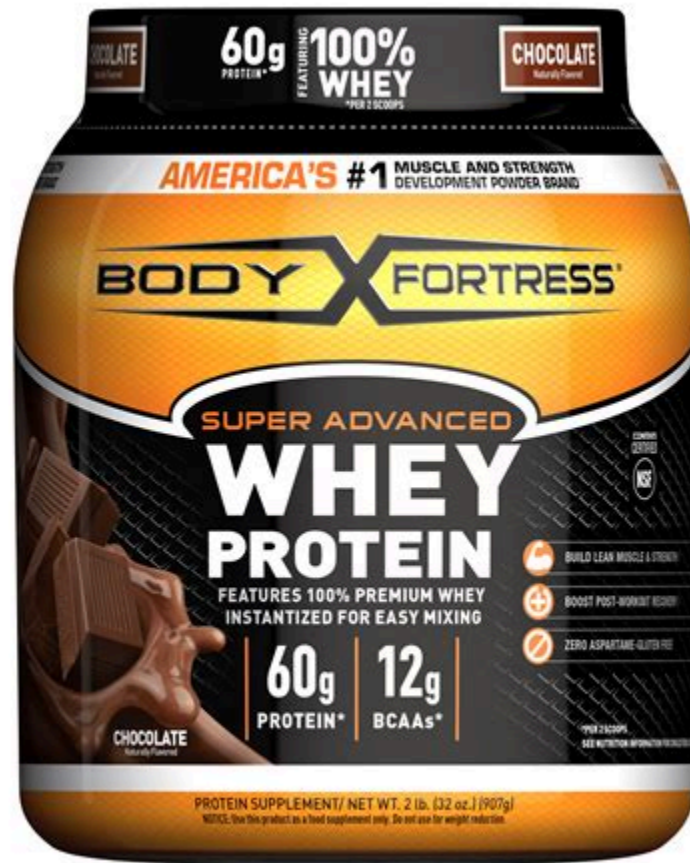

Body Fortress Whey Protein Powder 5 lb, Banana Creme

At a glance, the Body Fortress Super Advanced Whey checks all the main boxes required of a reliable protein supplement. It contains a decent amount of protein, calories, and a small amount of .

Amazon: Body Fortress Whey Protein Vanilla 5 Lb

Frequently bought together, Body Fortress Whey Isolate Protein Powder, 30g Protein, Vanilla, 1.5 lbs. Best seller, Bucked Up Woke AF Pre-Workout Powder, Increased Energy, Miami, 333mg Caffeine, 20 Servings, \$34.88, rated 4.6 of out 5 stars from 111 reviews

Super Advanced Isolate Protein Chocolate - Body Fortress

: 1-48 of 122 results for "body fortress whey protein vanilla 5 lb" Results Check each product page for other buying options. Overall Pick Body Fortress Super Advanced Whey Protein Powder, Vanilla, Immune Support (1), Vitamins C & D Plus Zinc, 1. 74 lbs Vanilla 1. 78 Pound (Pack of 1) 7,159 10K+ bought in past month \$2298 (\$0. 82/Ounce)

Body Fortress Whey Protein in Protein Powder - Walmart

Health & Household › Diet & Sports Nutrition › Sports Nutrition › Protein › Whey Select delivery location See All Buying Options 2 VIDEOS Body Fortress Whey Protein Powder, 60g Protein and 12g BCAA's (per 2 scoops), Chocolate, 5 Lb. Visit the Body Fortress Store 4.6 17,060 ratings | 150 answered questions Flavor Name: Chocolate Chocolate Vanilla