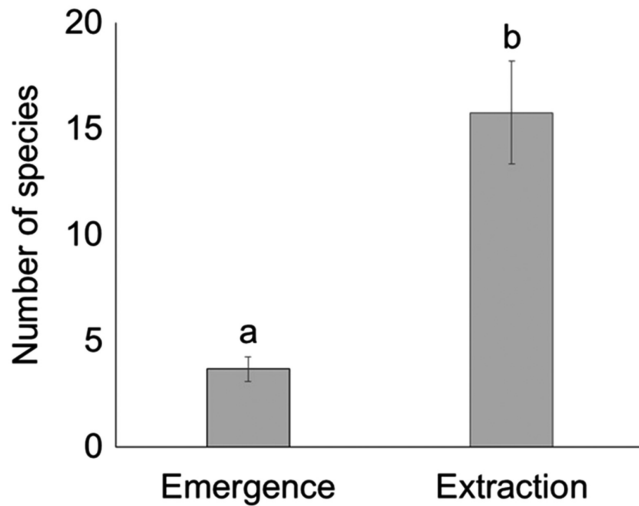

## Passion Fruit Strain Information and Review - ILGM - I Love

(a) Native Richness

(b) Native estimated density

A Passion Fruit marijuana plant can reach 16 feet tall outdoors, but indoor growers can reduce this to 8-11 feet with the correct She has thick stems and large, bright green fan-shaped leaves with burnt orange Her flowers are massive and dense, dripping in a thick layer of trichomes that maintain their stickiness when