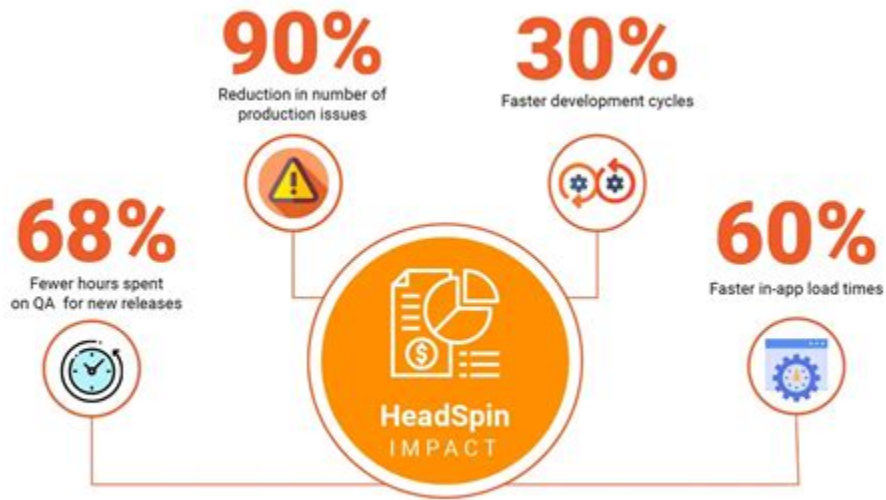

Competitive Edge Labs M-Test | A1 Supplements Store

Competitive Edge Labs M-Test Benefits Promotes Increased Strength & Endurance Supports Gains in Lean Muscle Mass & Strength Helps Decrease Body Fat Increased Libido & Sex Drive Supports a Sense of Positive Wellbeing Do I Need On Cycle Therapy or Post Cycle Therapy (PCT)?