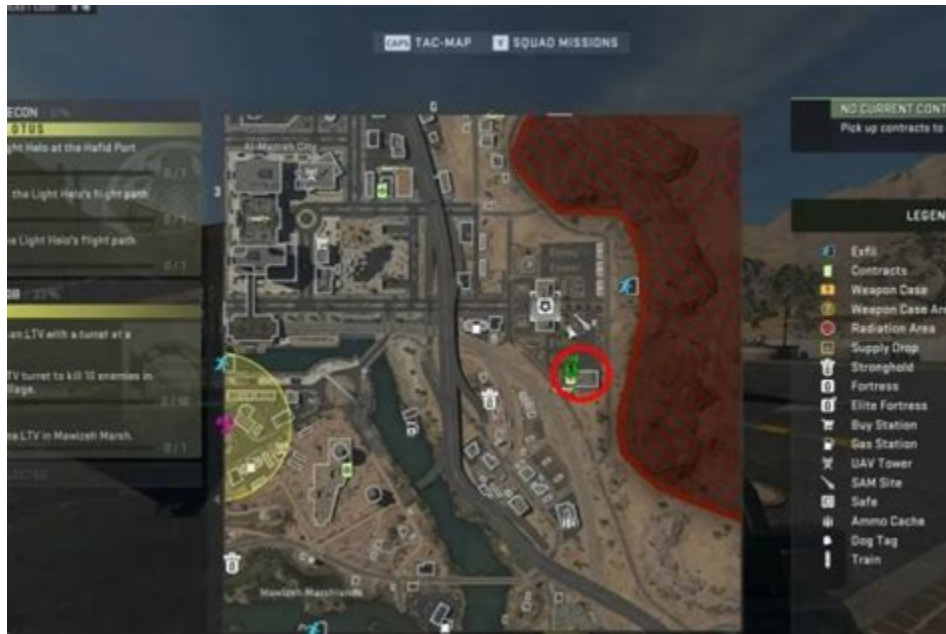

Police Academy Key Location in Warzone 2 DMZ - Followchain

Lee, 48, who met a gory end in the 2019 film, South Korea's first to win any Oscar, had faced police questioning three times over accusations of illegal drug use amid a government crackdown, with .