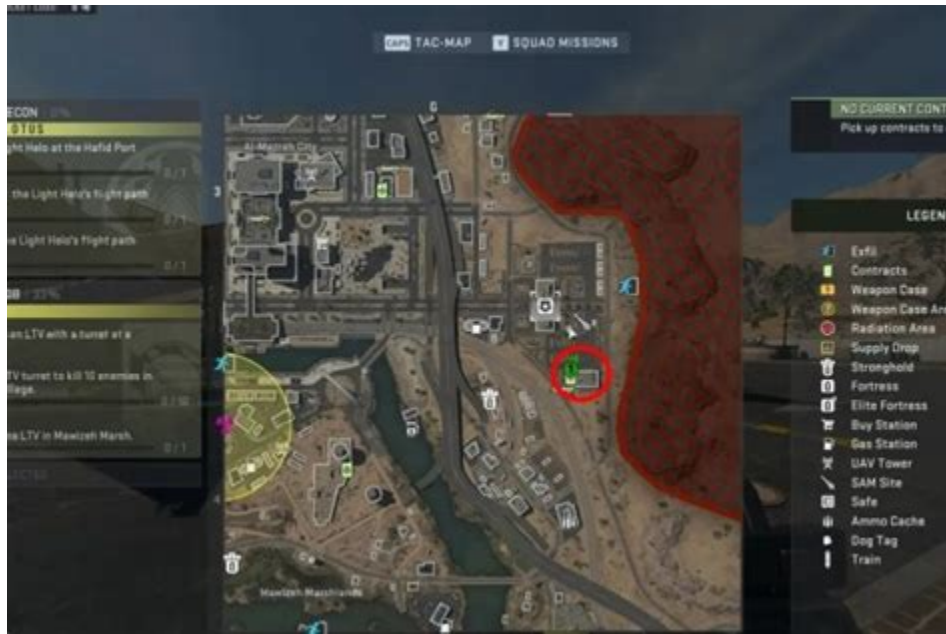

Warzone DMZ Key: Police Academy Private Locker Room Location

#modernwarfare #modernwarfare2 #dmz #warzone #mw2