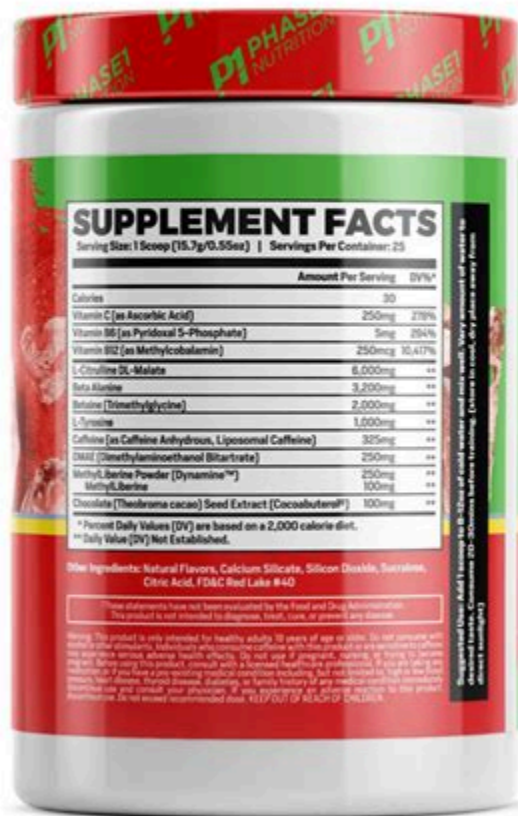

Amazon: Pre Phase Pre Workout

bellehutt on December 30, 2023: "Ok, my first Christmas as a mumma. It was different for sure, memorable to say the least for many. "