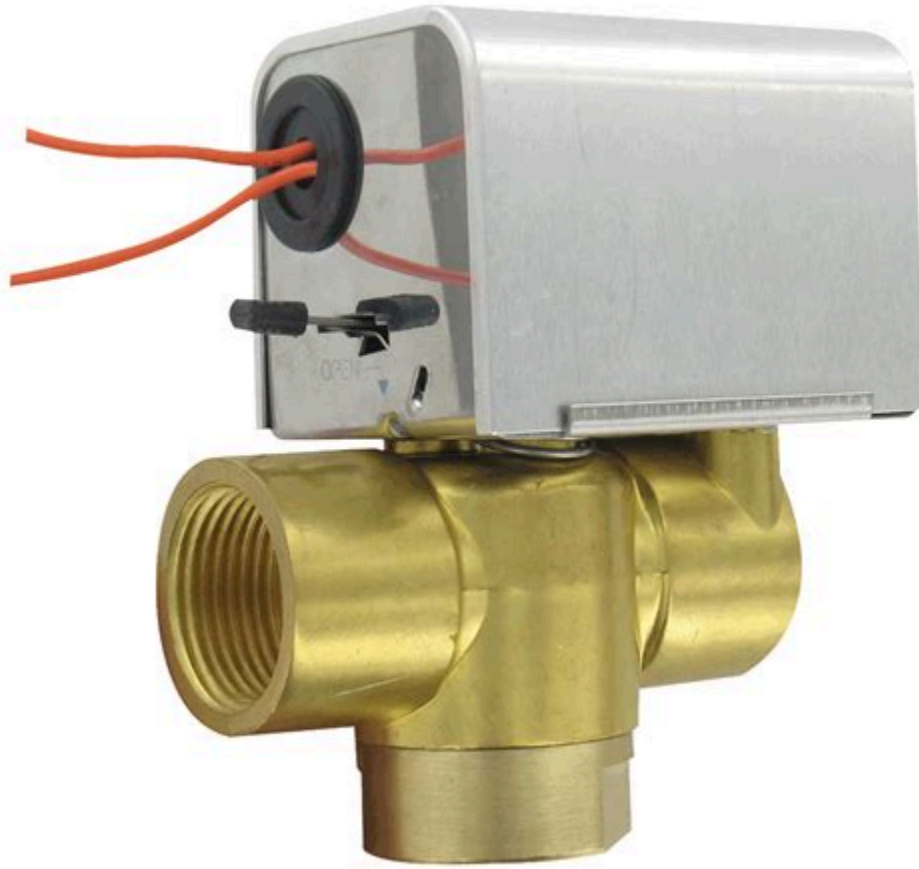

PDF EXT. , 2-Way/3-Way Zone Valves with Rotary Actuator, 24 VAC, 120VAC .

1918727 1919315 1918843 1910565 1564485 1918846 Oxy-Pro Waist Belt with(out) Goggles Data Sheet English. Number of Views 452. 1918727 Oxy-Pro Datasheet French (also for other SKUs) Number of Views 54. Oxy-Pro User Manual Multilingual. Number of Views 171. OXY-PRO Maximum and Minimum Usage Temperature.