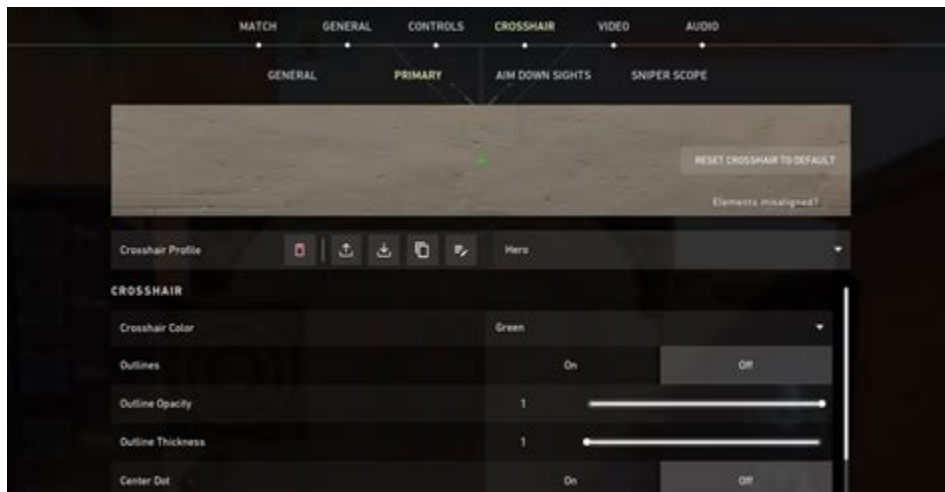

OXY VALORANT Settings, Crosshair & Config - ProSettings