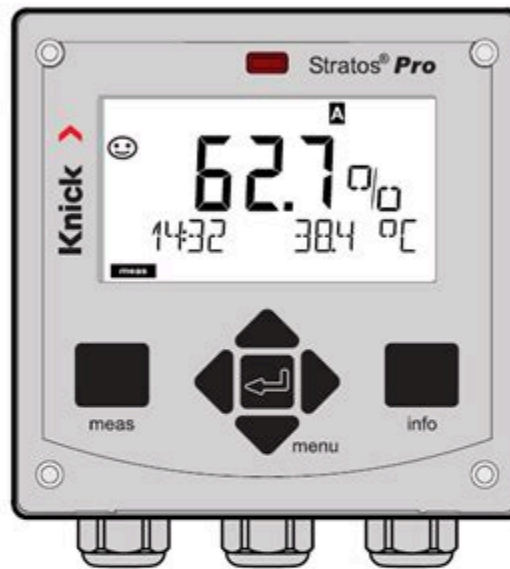

OxyPro Owners Manual This product has been tested and is listed under NSF/ANSI Standard 40 and is hereby certified as a Class I Aerobic Wastewater Treatment Plant.

Oxy-Pro User Manual Multilingual

Stratos® Pro A4... OXY

User Manual

Latest Product Information:
www.knick.de

Knick >

Oxy-Pro Training Unit (rechargeable) without belt or goggles 1910565 Fenzy Oxy-Pro belt Oxy-Pro belt
Product Numbers & Ordering Information Mining Municipal Services Confined Space Extreme
Environment Key Features It is recommended for emergency escape in high-risk environments (duration
= 30 minutes), such as water treatment and