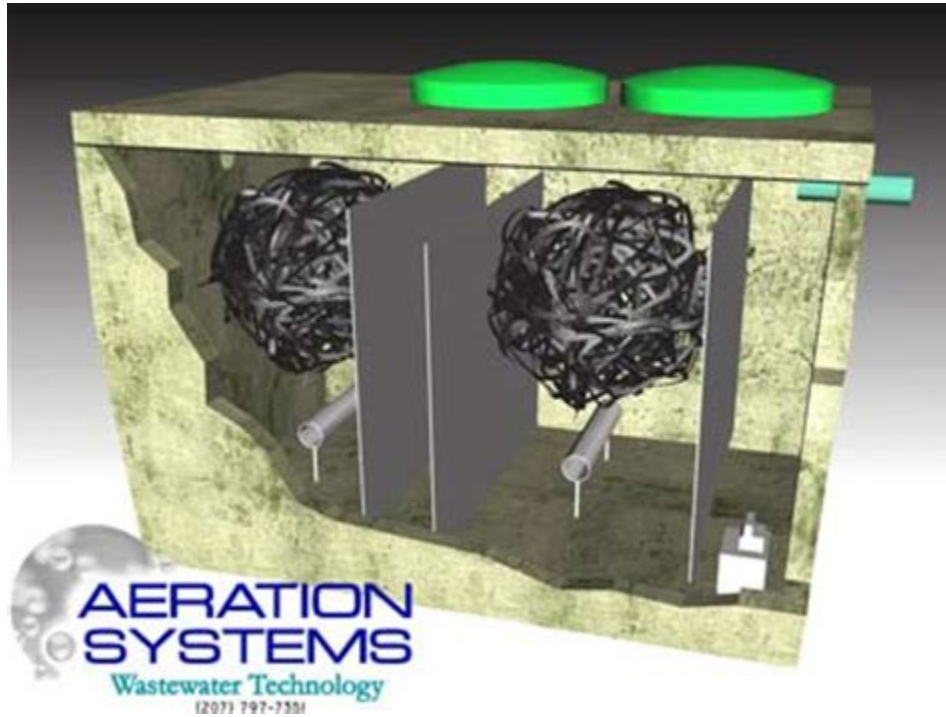

OxyPro Wastewater Treatment Unit by Aeration . - Aeration Systems, LLC

View Oxy-Pró (oxy-pro) location in Brazil , revenue, industry and description. Find related and similar companies as well as employees by title and much more. . View Oxy-Pró org chart to access information on key employees and get valuable insights about Oxy-Pró organizational structure. The organizational chart highlights the .