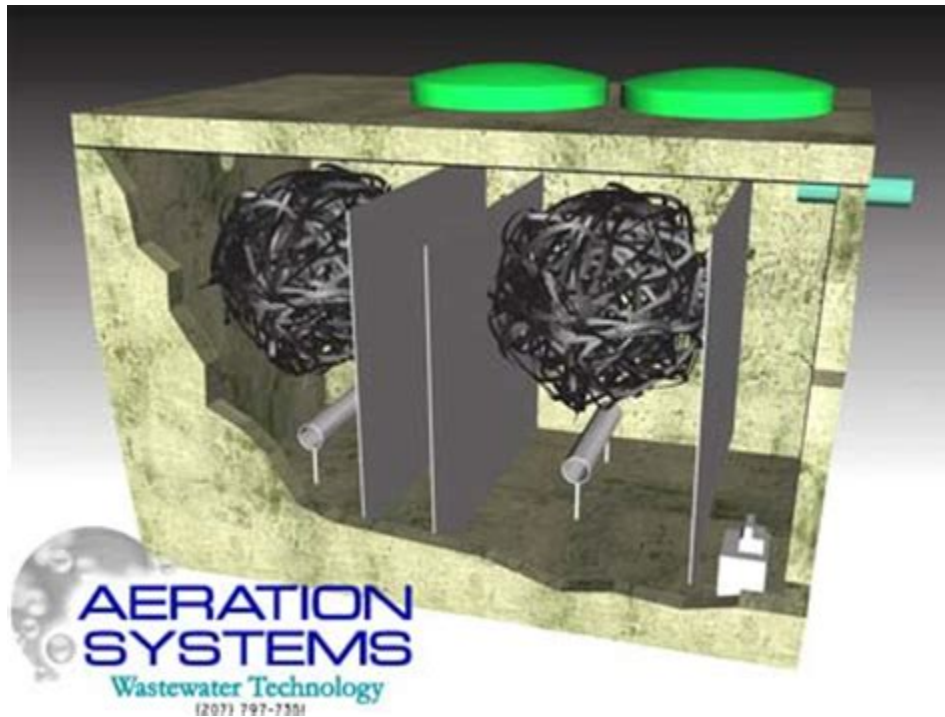

Air Liquide Canada

Home - Oxy Pro - Controles para ar-condicionado FABRICANTES DESTAQUES PTAT Valve On-off,

220V, 200 PSI, de 3" até 8" PTAT Atuador elétrico On-off, 220V, IP67, com chave fim de curso TA-COMPACT-P Balanceamento e controle independente de pressão 1/2" a 1. 1/4" T6865H2WB-R Digital, 24V, Proporcional, Quente ou Frio CN7510A2001

OXY-PRO The Oxy-Pro is a chemical oxygen self-rescuer with a long service time as it uses potassium superoxide (KO_2) which regenerates exhaled air. In compliance with European Standard EN 13794, it is recommended for emergency escape in high-risk environments, such as water treatment and work in confined spaces. CHEMICAL OXYGEN SELF-RESCUER