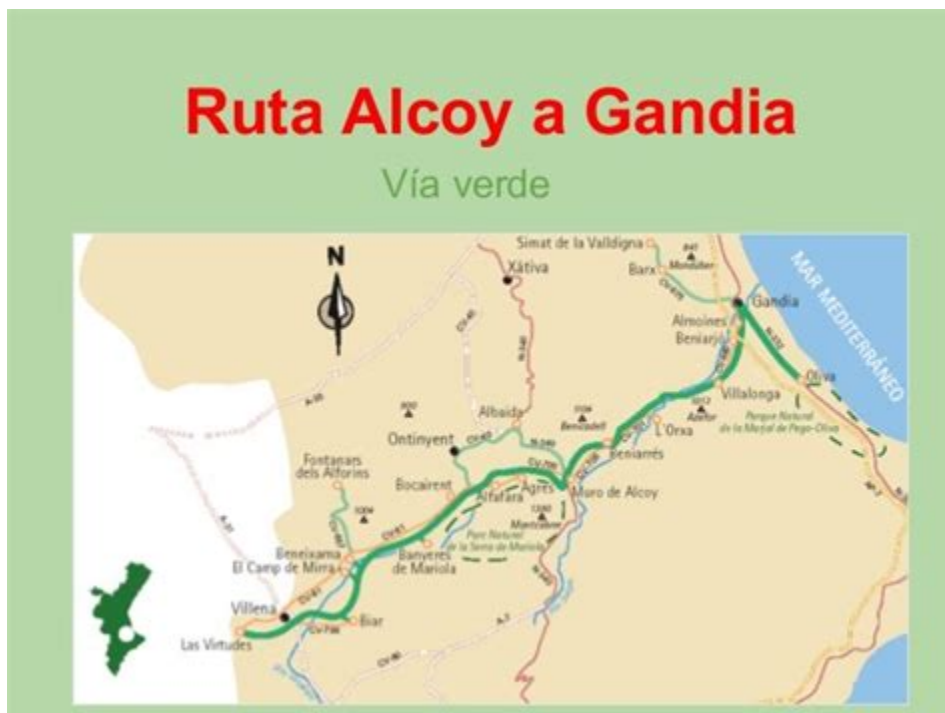

Alcoi to Gandia - 5 ways to travel via train, bus, rideshare . - Rome2rio