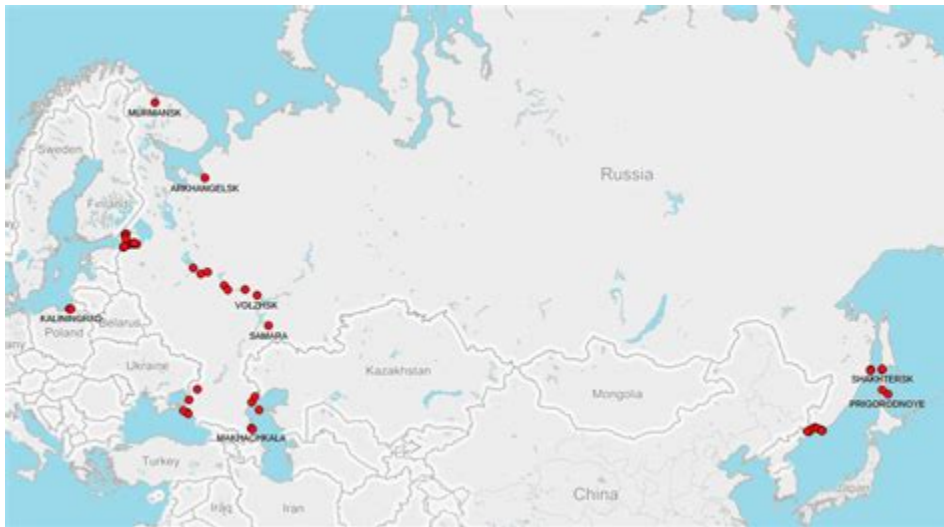

Port of MOSCOW (RU MOW) details - MarineTraffic

Puedes optar por coger un tren Renfe AVE o Renfe para viajar de Camp Tarragona a Port Aventura, llegarás a tu destino en solo 5 horas 36 minutos con los trenes más rápidos. Puedes ahorrar dinero en billetes de tren de Camp Tarragona a Port Aventura si reservas por adelantado.