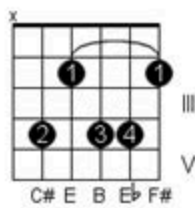

[Dbm / C#m](#)

[Dbm6 / C#m6](#)

[Dbm7 / C#m7](#)

[Dbm\(maj7\) / C#m\(maj7\)](#)

[Dbm9 / C#m9](#)

[Dbm11 / C#m11](#)

[Dbm13 / C#m13](#)

[Dbm7b5 / C#m7b5](#)

Kara Tren by Yavuz Bingöl guitar, ukulele, bass, piano chords, video lessons and more.

Kara Sevda Tab by Selim Işık | Songsterr Tabs with Rhythm

The image shows a man playing an acoustic guitar. Overlaid on the image are two diagrams and a list of lyrics with chords. The first diagram is a fretboard for Gm (Sol Minör) showing fingerings for the 5th, 4th, and 3rd frets across the 6th, 5th, 4th, 3rd, 2nd, and 1st strings. The second diagram is a 'ROCK'N ROLL' rhythm diagram showing a sequence of downstrokes and upstrokes on a six-string guitar. The lyrics and chords are as follows:

Am Dm C C C G

ya da ha ber yol la Du ya rım yazmış sını ki sa tır mek tup

The second system of the guitar tab for 'Kara Tren' consists of two staves. The top staff is in treble clef with a key signature of one sharp (F#) and a 2/4 time signature. It contains six measures of music with chords Am, Dm, C, C, C, and G. The bottom staff is in bass clef and contains six measures of guitar tablature with fret numbers 0, 0, 0, 0, 3, 3, 3, 3, 1, 3, 0, 3, 0, 1, 3, 1, 3, 0, 1, 1, 0, 3, 1, 0, 0, 2.

F G Am Am Am

Ver miş sını ti re ne ha li ni u nu tup

The third system of the guitar tab for 'Kara Tren' consists of two staves. The top staff is in treble clef with a key signature of one sharp (F#) and a 2/4 time signature. It contains six measures of music with chords F, G, Am, Am, and Am. The bottom staff is in bass clef and contains six measures of guitar tablature with fret numbers 0, 1, 1, 0, 1, 3, 0, 2, 0, 1, 2, 2, 1, 3, 0, 2, 2, 2.