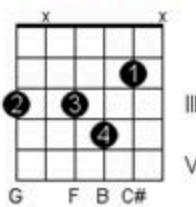

[Dbdim7 / C#dim7](#)

[Db7 / C#7](#)

[Db7sus4 / C#7sus4](#)

[Db7b5 / C#7b5](#)

[Db7#5 / C#7#5](#)

[Db9 / C#9](#)

[Db9sus4 / C#9sus4](#)

[Db9b5 / C#9b5](#)

Kara Tren by Yavuz Bingöl guitar, ukulele, bass, piano chords, video lessons and more.

Kara Sevda Tab by Selim Işık | Songsterr Tabs with Rhythm

The image shows a man playing an acoustic guitar. Overlaid on the image are two diagrams and a list of lyrics with chords. The first diagram is a fretboard for Gm (Sol Minör) showing fingerings for the 5th, 4th, and 3rd frets across the 6th, 5th, 4th, 3rd, 2nd, and 1st strings. The second diagram is a 'ROCK'N ROLL' rhythm diagram showing a sequence of downstrokes and upstrokes on a six-string guitar. The lyrics and chords are as follows:

Am Dm C C C G

ya da ha ber yol la Du ya rım yazmış sını ki sa tır mek tup

The second system of the guitar tab for 'Kara Tren' consists of two staves. The top staff is in treble clef with a key signature of one sharp (F#) and a 2/4 time signature. It contains six measures of music with chords Am, Dm, C, C, C, and G. The bottom staff is in bass clef and contains six measures of guitar tablature with fret numbers 0, 0, 0, 0, 3, 3, 3, 3, 1, 3, 0, 3, 0, 1, 3, 1, 3, 0, 1, 1, 0, 3, 1, 0, 0, 2.

F G Am Am Am

Ver miş sını ti re ne ha li ni u nu tup

The third system of the guitar tab for 'Kara Tren' consists of two staves. The top staff is in treble clef with a key signature of one sharp (F#) and a 2/4 time signature. It contains six measures of music with chords F, G, Am, Am, and Am. The bottom staff is in bass clef and contains six measures of guitar tablature with fret numbers 0, 1, 1, 0, 1, 3, 0, 2, 0, 1, 2, 2, 1, 3, 0, 2, 2, 2.