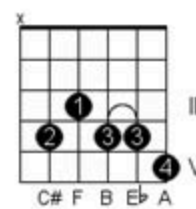

[Db9#5 / C#9#5](#)