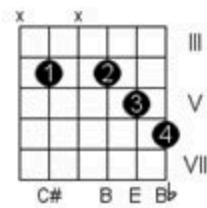

[Dbm / C#m](#)

[Dbm6 / C#m6](#)

[Dbm7 / C#m7](#)

[Dbm\(maj7\) / C#m\(maj7\)](#)

[Dbm9 / C#m9](#)

[Dbm11 / C#m11](#)

[Dbm13 / C#m13](#)

[Dbm7b5 / C#m7b5](#)

Kara Tren by Yavuz Bingöl guitar, ukulele, bass, piano chords, video lessons and more.

Kara Sevda Tab by Selim Işık | Songsterr Tabs with Rhythm

The image shows a man playing an acoustic guitar. Overlaid on the image are two diagrams and a list of lyrics with chords. The first diagram is a fretboard for Gm (Sol Minör) showing fingerings for the 5th, 4th, and 3rd frets across the 6th, 5th, 4th, 3rd, 2nd, and 1st strings. The second diagram is a 'ROCK'N ROLL' rhythm diagram showing a sequence of downstrokes and upstrokes on a six-string guitar. The lyrics and chords are as follows:

Am Dm C C C G

ya da ha ber yol la Du ya rım yazmış sını ki sa tır mek tup

The second system of the guitar tab for 'Kara Tren' consists of two staves. The top staff is in treble clef with a key signature of one sharp (F#) and a 2/4 time signature. It contains six measures of music with chords Am, Dm, C, C, C, and G. The bottom staff is in bass clef and contains six measures of guitar tablature with fret numbers 0, 0, 0, 0, 3, 3, 3, 3, 1, 3, 0, 3, 0, 1, 3, 1, 3, 0, 1, 1, 0, 3, 1, 0, 0, 2.

F G Am Am Am

Ver miş sını ti re ne ha li ni u nu tup

The third system of the guitar tab for 'Kara Tren' consists of two staves. The top staff is in treble clef with a key signature of one sharp (F#) and a 2/4 time signature. It contains six measures of music with chords F, G, Am, Am, and Am. The bottom staff is in bass clef and contains six measures of guitar tablature with fret numbers 0, 1, 1, 0, 1, 3, 0, 2, 0, 1, 2, 2, 1, 3, 0, 2, 2, 2.