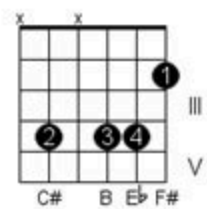

[Dbdim7 / C#dim7](#)

[Db7 / C#7](#)

[Db7sus4 / C#7sus4](#)

[Db7b5 / C#7b5](#)

[Db7#5 / C#7#5](#)

[Db9 / C#9](#)

[Db9sus4 / C#9sus4](#)

[Db9b5 / C#9b5](#)

Kara Tren by Yavuz Bingöl guitar, ukulele, bass, piano chords, video lessons and more.

Kara Sevda Tab by Selim Işık | Songsterr Tabs with Rhythm

The image shows a man playing an acoustic guitar. Overlaid on the image are two diagrams and a list of lyrics with chords. The first diagram is a fretboard for Gm (Sol Minör) showing fingerings for the 5th, 4th, and 3rd frets across the 6th, 5th, 4th, 3rd, 2nd, and 1st strings. The second diagram is a 'ROCK'N ROLL' rhythm diagram showing a sequence of downstrokes and upstrokes on a six-string guitar. The lyrics and chords are as follows:

Am Dm C C C G

ya da ha ber yol la Du ya rım yazmış sını ki sa tır mek tup

The second system of the guitar tab for 'Kara Tren' consists of two staves. The top staff is in treble clef with a key signature of one sharp (F#) and a 2/4 time signature. It contains six measures of music with chords Am, Dm, C, C, C, and G. The bottom staff is in bass clef and contains six measures of guitar tablature with fret numbers 0, 0, 0, 0, 3, 3, 3, 3, 1, 3, 0, 3, 0, 1, 3, 1, 3, 0, 1, 1, 0, 3, 1, 0, 0, 2.

F G Am Am Am

Ver miş sını ti re ne ha li ni u nu tup

The third system of the guitar tab for 'Kara Tren' consists of two staves. The top staff is in treble clef with a key signature of one sharp (F#) and a 2/4 time signature. It contains six measures of music with chords F, G, Am, Am, and Am. The bottom staff is in bass clef and contains six measures of guitar tablature with fret numbers 0, 1, 1, 0, 1, 3, 0, 2, 0, 1, 2, 2, 1, 3, 0, 2, 2, 2.